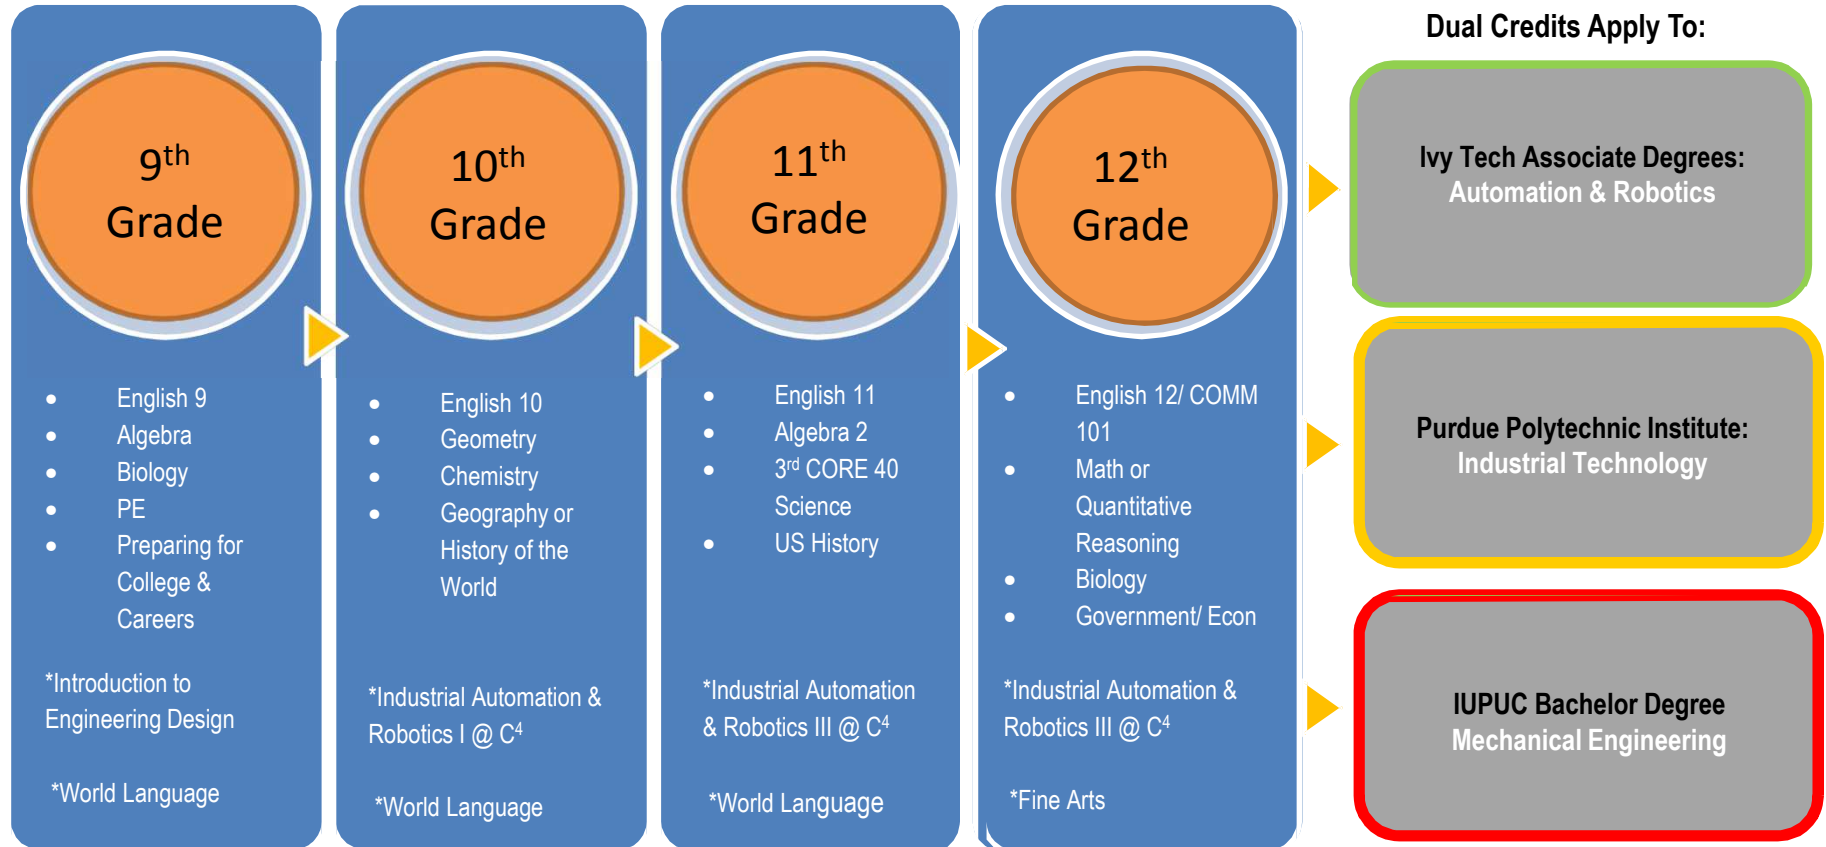

C⁴ Columbus Area Career Connection

2014 average annual wage in Indiana: \$60,000
(Average based on Career Technical Education &/or Associate Degree)

Job Titles: Industrial Machinery Mechanic, Industrial Electrician, Industrial Maintenance, Mechanical/Electrical Engineer

CORE 40 with Honors High School Graduation Plan

*Denotes AHD

**Denotes Directed Electives THD

High School Certifications Available: OSHA General Industry
Dual Credit Available

Additional C⁴ classes that would enhance employment

Precision Machining
Welding